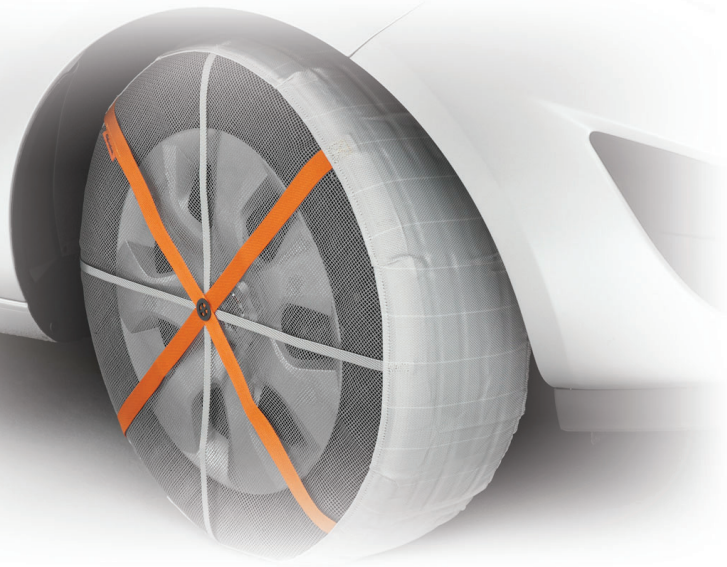

It's now problem

Don't get caught out this Winter

SNOW SOCKS

From just £58.99

**Please telephone your nearest branch quoting your tyre size
and we will find socks to fit.**